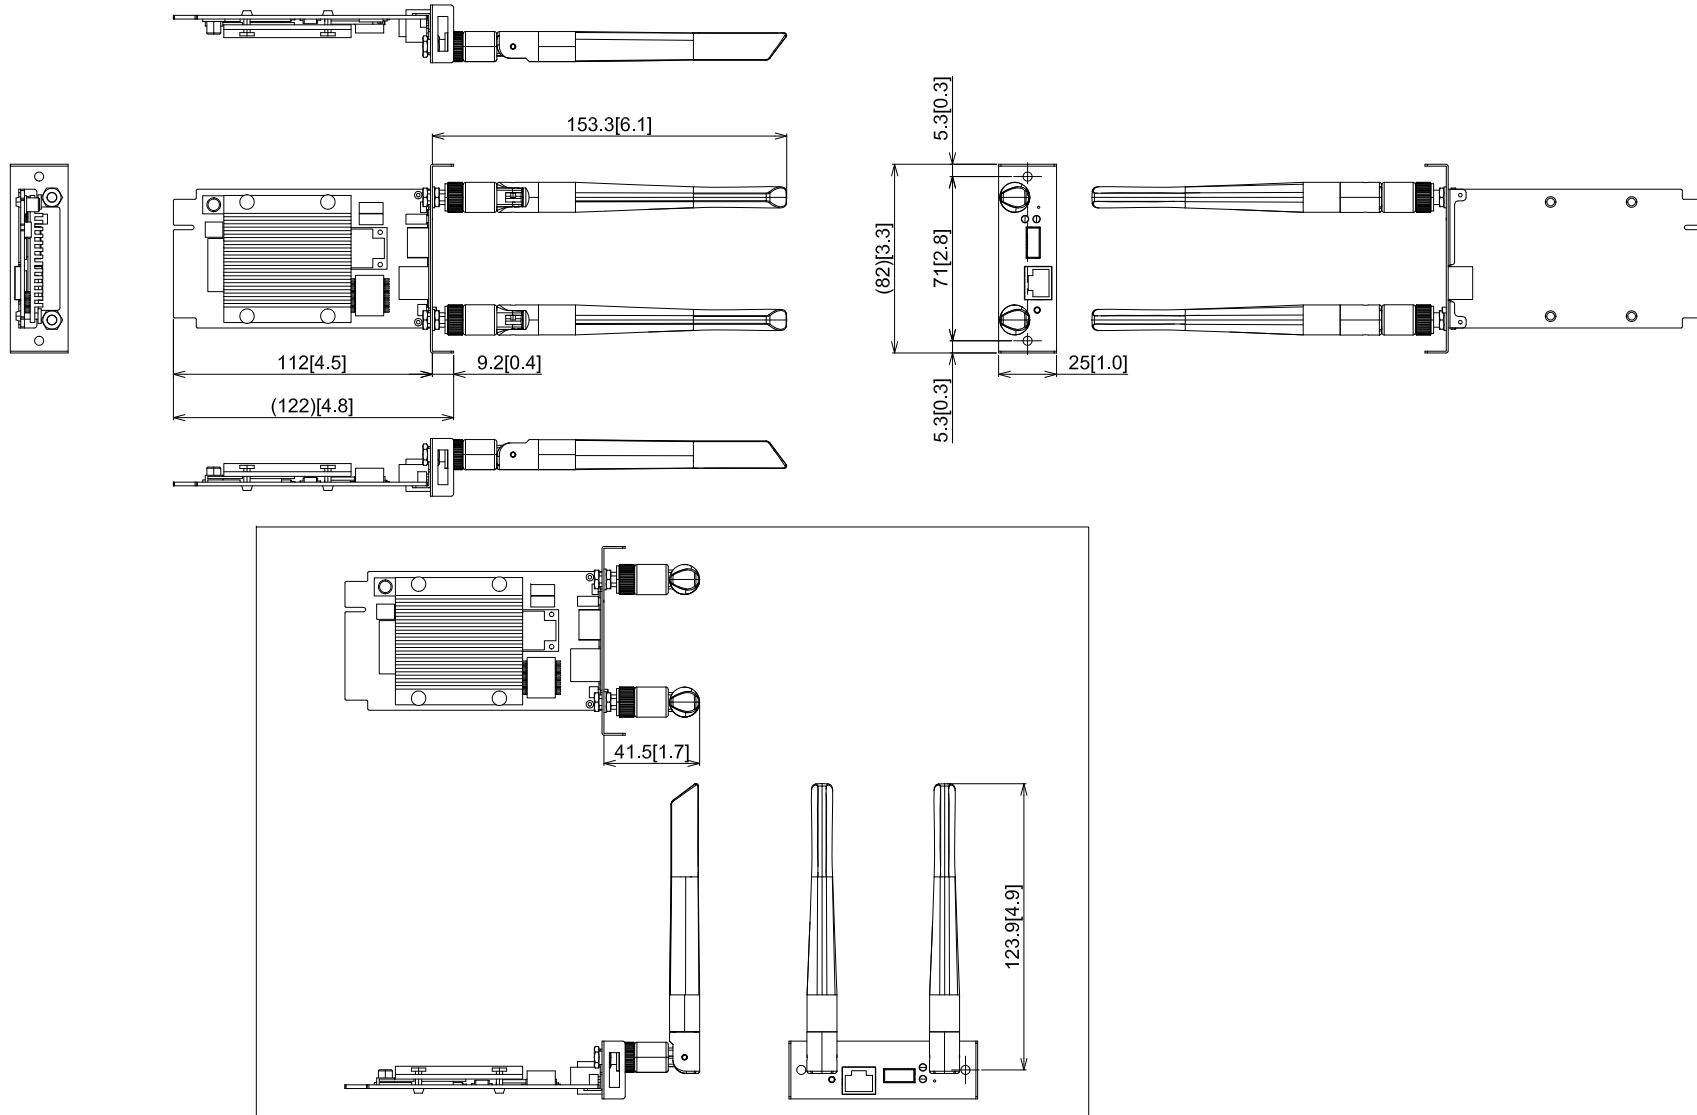

Receiver / TY-SB01WP

Design and specification subject to change without notice.